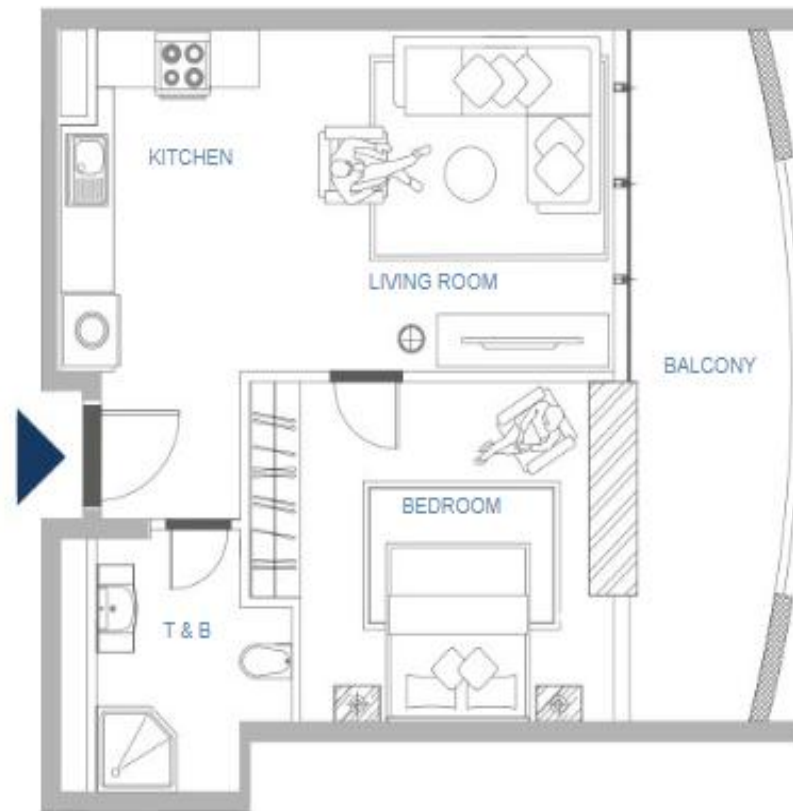

## INTERIOR Perspective

# FLOOR PLAN

9th-36th typical layout

TYPICAL ONE BED

**S1/S2**

**61.5 sq.m**  
TOTAL AREA

TYPICAL ONE BED

**F3/B3**

**70 sq.m**  
TOTAL AREA

TYPICAL ONE BED

**F2/B2**

**61 sq.m**  
TOTAL AREA

TYPICAL ONE BED

**F1/B1**

**64 sq.m**  
TOTAL AREA