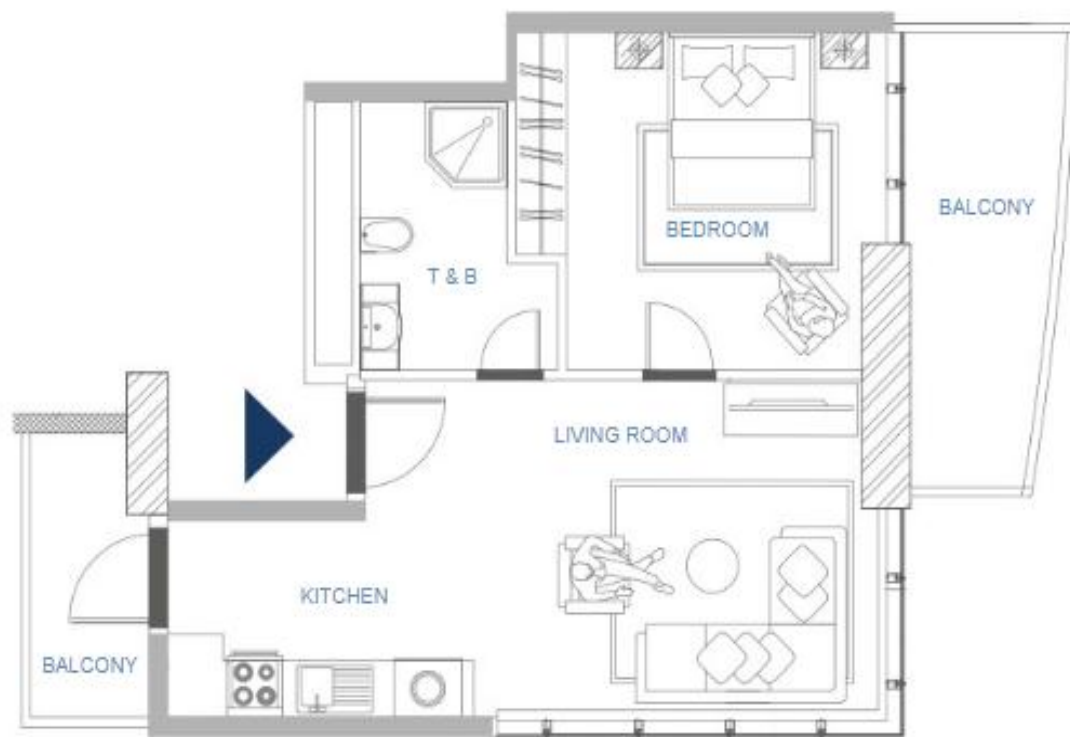

## INTERIOR Perspective

# FLOOR PLAN

9th-36th typical layout

TYPICAL ONE BED

**S1/S2**

**61.5 sq.m**  
TOTAL AREA

TYPICAL ONE BED

**F3/B3**

**70 sq.m**  
TOTAL AREA

TYPICAL ONE BED

**F2/B2**

**61 sq.m**  
TOTAL AREA

TYPICAL ONE BED

**F1/B1**

**64 sq.m**  
TOTAL AREA