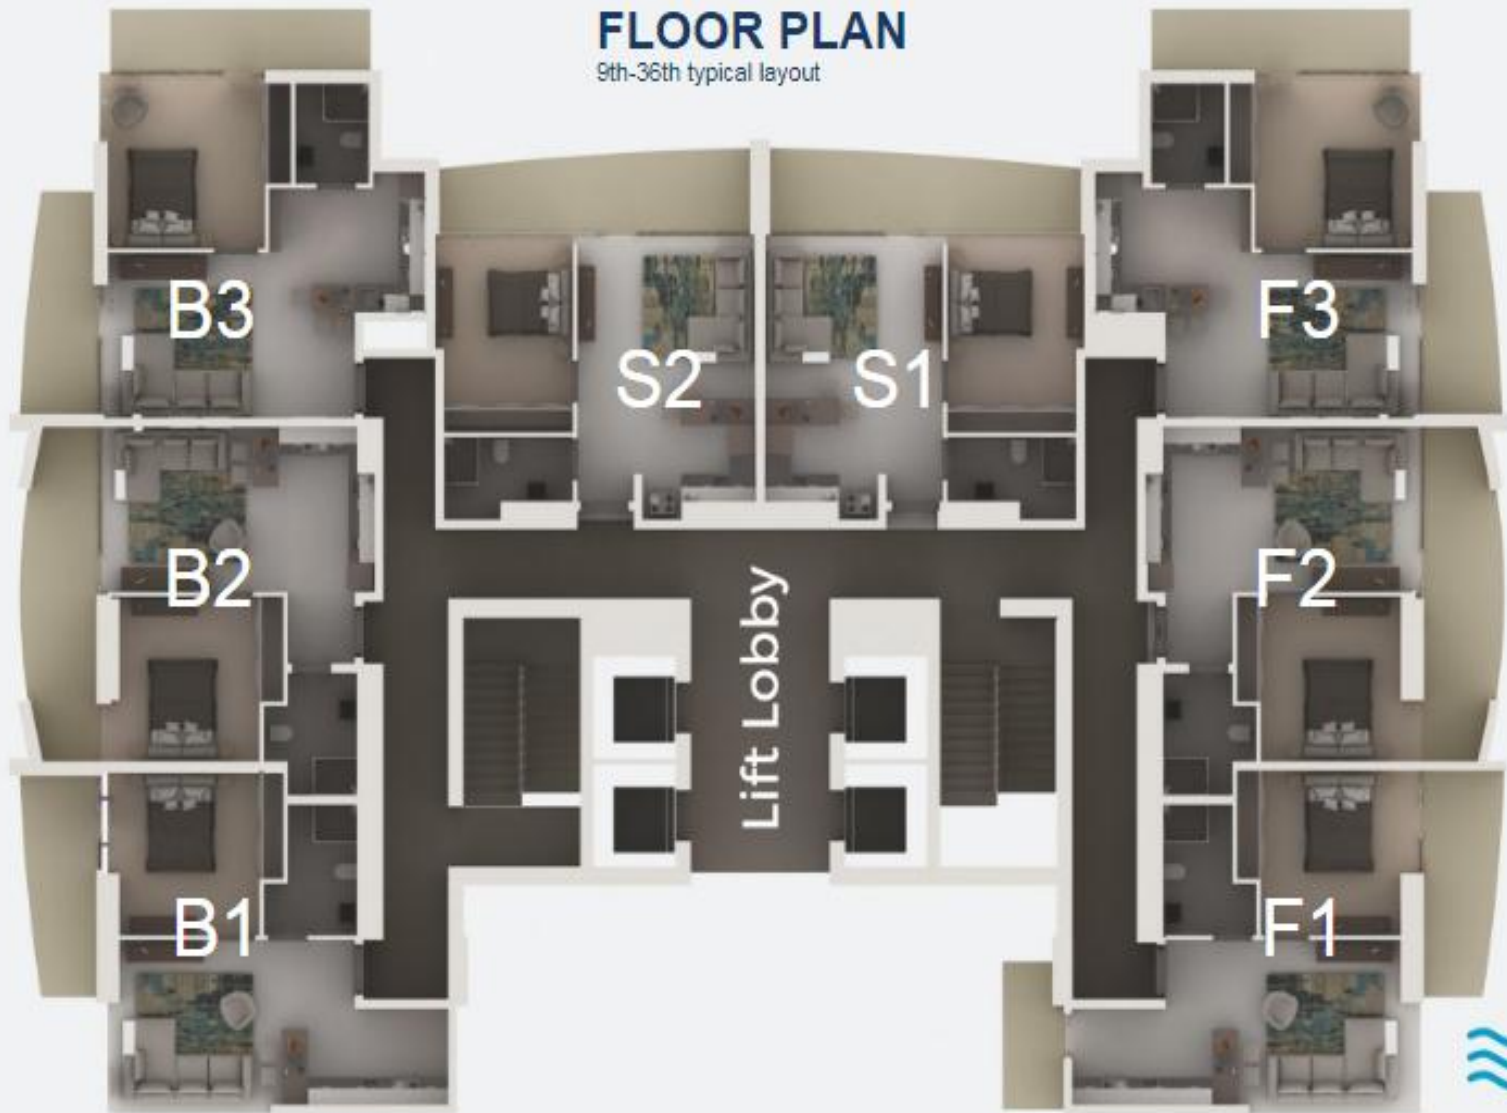

## INTERIOR Perspective

# FLOOR PLAN

9th-36th typical layout

TYPICAL ONE BED

**S1/S2**

**61.5 sq.m**  
TOTAL AREA

TYPICAL ONE BED

**F3/B3**

**70 sq.m**  
TOTAL AREA