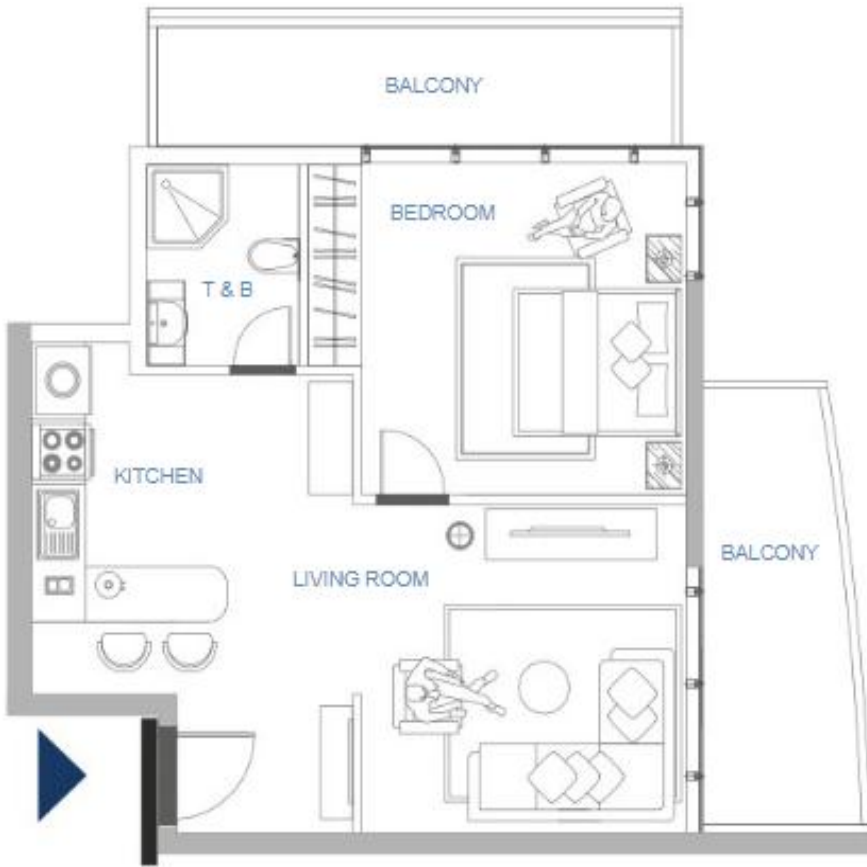

## INTERIOR Perspective

# FLOOR PLAN

9th-36th typical layout

TYPICAL ONE BED

**S1/S2**

**61.5 sq.m**  
TOTAL AREA

TYPICAL ONE BED

**F3/B3**

**70 sq.m**  
TOTAL AREA

TYPICAL ONE BED

**F2/B2**

**61 sq.m**  
TOTAL AREA

TYPICAL ONE BED

**F1/B1**

**64 sq.m**  
TOTAL AREA