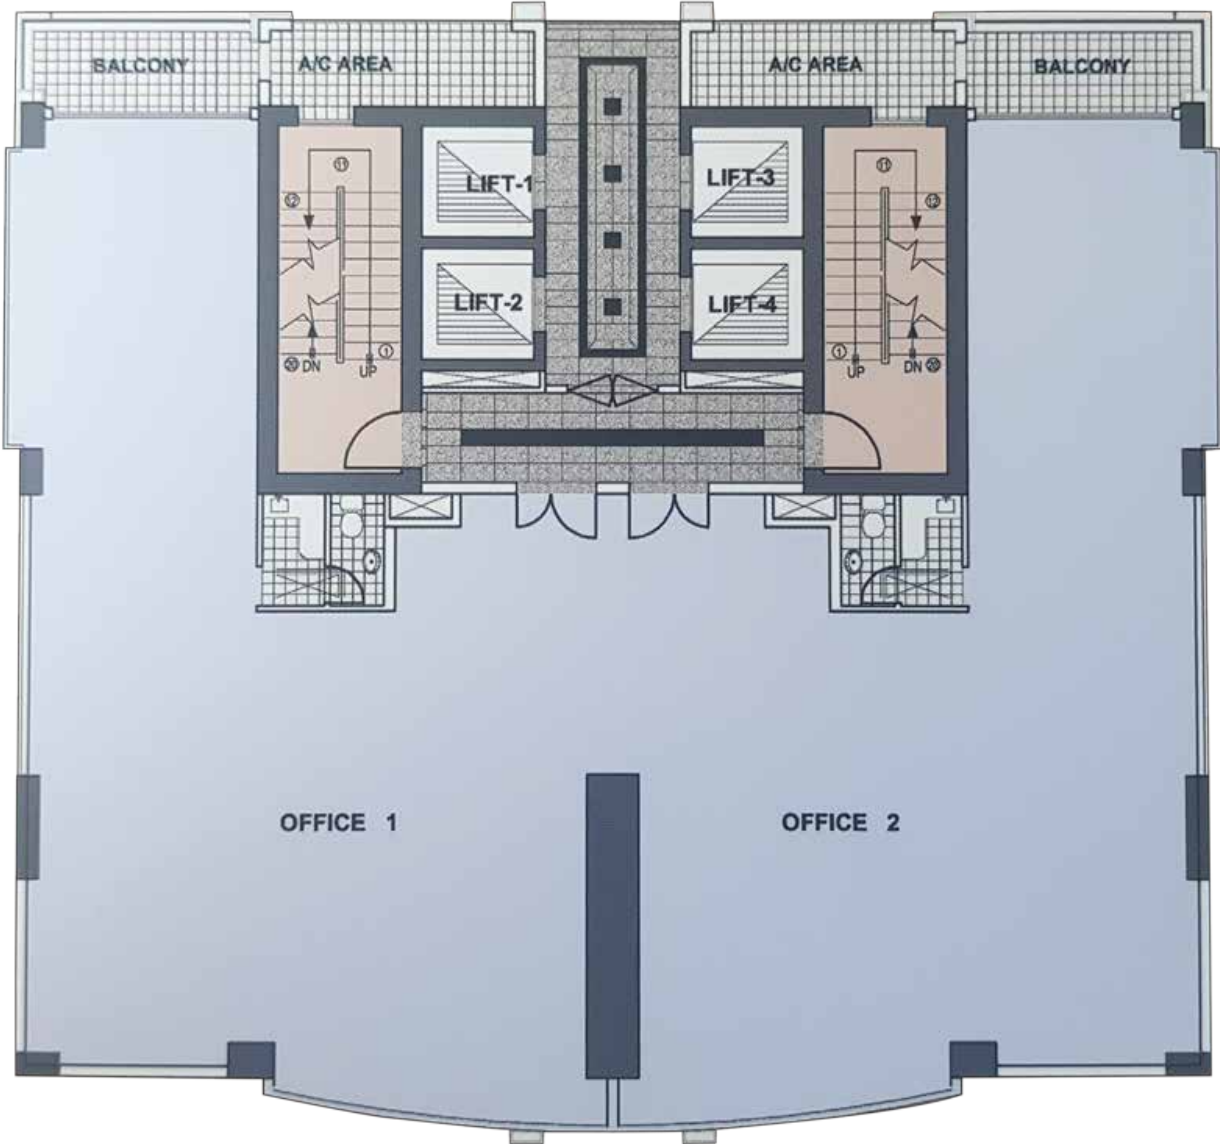

A tall, modern skyscraper with a blue glass facade and white horizontal bands. The building is the central focus of the image. In the background, there are silhouettes of other city buildings. The text 'OFFICE', 'CORRENT', '17.50', and 'ERA' is visible on the building's facade.

ERA BUSINESS CENTER

Era Business Center was designed and constructed to better serve the amalgamated need for premium spaces and commercial realty in the diplomatic area.

No. of Floor : 29

No. of Office space : 44

High Speed Elevators : 6

Car Park : 06

Views : Sea / City

EBC OFFICE FLOOR PLAN

ERA BUSINESS CENTER

THE AVENUES

SHAIKH HAMAD CAUSEWAY

ERA BUSINESS CENTER

BAHRAIN NATIONAL THEATRE

BAHRAIN NATIONAL MUSEUM

BEIT AL QURAN

NATIONALITY, PASSPORTS AND RESIDENCE AFFAIRS

Location
Diplomatic Area

EBC FACILITIES

Office Floors

The Space is flexible and subdivided two office units: allows the owners an easy selection of most modern stylish interior design their own choice, which suites to the nature of the every business units.